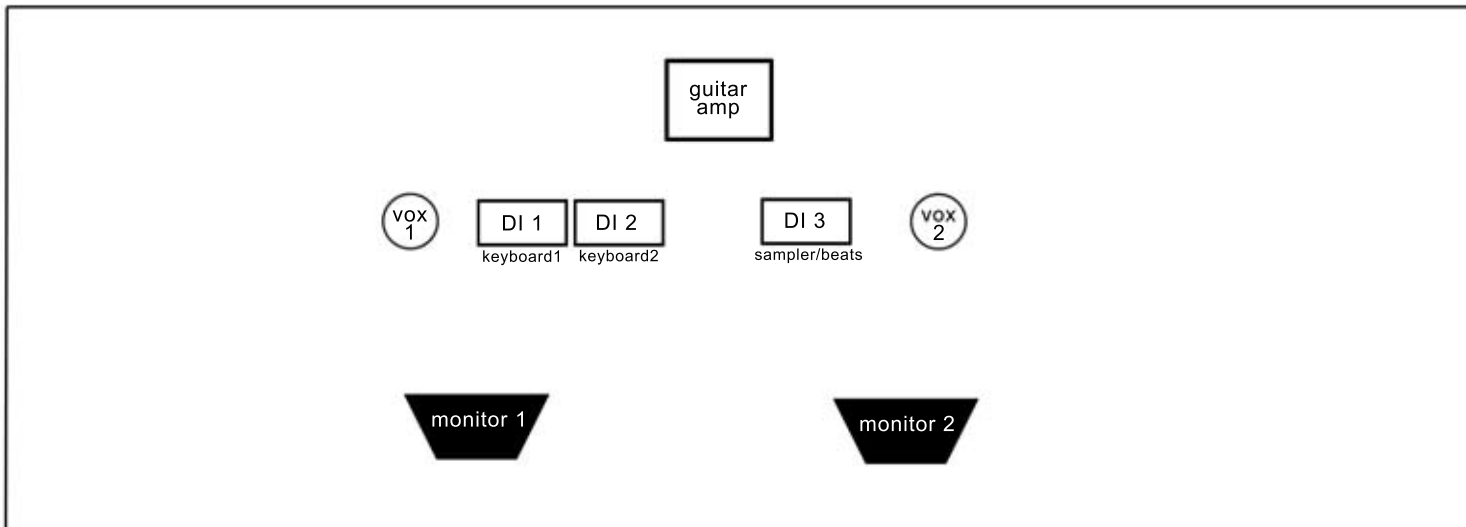

# DAEMON & AIRDRIE STAGE PLOT

- |                    |                           |
|--------------------|---------------------------|
| 1.vocal 1          | beta58 (we provide)       |
| 2.vocal 2          | beta58 (we provide)       |
| 3.guitar amp mic   | sm57                      |
| 4.keyboard1 DI     | stereo XLR or stereo 1/4" |
| 5.keyboard2 DI     | mono 1/4"                 |
| 6.sampler/beats DI | stereo XLR                |